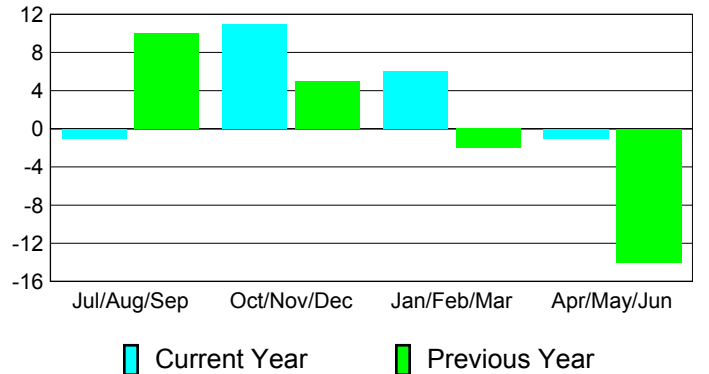

**Membership Results
2010-2011**

**Membership
2009-2010**

Month	Net Memb Goal	Actual New Memb	Actual Dropped Memb	Gain/Loss of Memb	Gain/Loss of Memb
Jul/Aug/Sep	-25	30	-31	-1	10
Oct/Nov/Dec	15	21	-10	11	5
Jan/Feb/Mar	15	33	-27	6	-2
Apr/May/Jun	15	16	-17	-1	-14
Totals	20	100	-85	15	-1

Membership Results 2010-2011

Goal, New, Dropped, Gain/Loss

Comparison of Membership Gain/Loss

Current Year Compared to the Previous Year

Gender Comparison 2010-2011

Jul/Aug/Sep

Oct/Nov/Dec

Jan/Feb/Mar