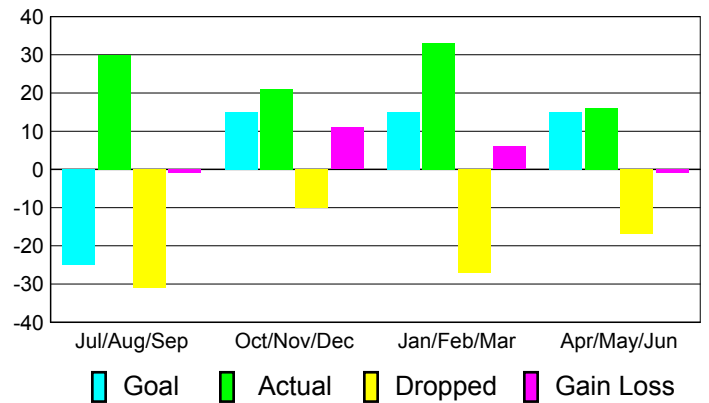

Membership Results 2010-2011

Goal, New, Dropped, Gain/Loss

Comparison of Membership Gain/Loss

Current Year Compared to the Previous Year